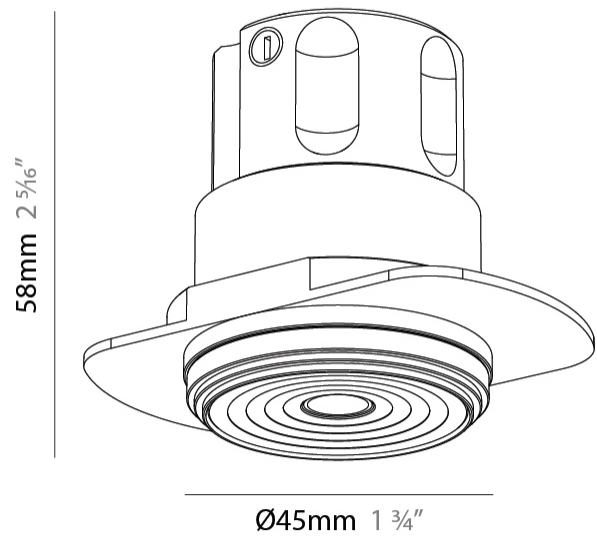

GENERAL

Series: Studio Collection
Subseries: Studio Collection 1
Partner: Prolicht
Division: Architectural
Installation: Trimless
Product Type: Downlight
Mounting Location: Ceiling
Light Distribution: Direct

PHYSICAL

Aperture Sizes - Downlights: 1"
Shape: Round
Diameter (mm): 38
Diameter (in): 1 1/2
Height (mm): 58
Height (in): 2 5/16
Ceiling Thickness (mm): 1 - 30
Ceiling Thickness (in): 1/16 - 1 3/16
Min. Recessing Depth (mm): 65
Min. Recessing Depth (in): 2 9/16
Weight (kg): 0.137
Fixture Finish: SSR / BKV / CWI / CRY / HAB / UFT / ITA / RUA / FTG / MYG / LOD / PUS / FRO / FUP / KIA / POP / BLS / SPG / MEY / GOH / CHC / COM / ABZ / JAG / OBR / MOS / ROR
Accent Finish: ALU / PBR
Fixture Material: Extruded Aluminum
Cut-out Measurements: 45mm, 1 3/4" Diameter

ELECTRICAL

Lamp Type: LED (Zhaga Standard)
Input Wattage (W): 6
Total Output Wattage (W): 5.4
Dimming: Tri-Mode (Non-Dimming and Phase Dimming (120Vac only) and 0-10V Dimming)
Driver Included: No
Driver Location: Remote
Driver Type: Constant Current - Universal
Driver Class: Class 2
Input Voltage (V): 120 - 277
Constant Current (MA): 500

LED

Color Temperature (°K): 2700 / 3000 / 3500 / 4000
Max. Delivered Lumen (lm): 310 / 328 / 347 / 356
Nominal Lumen (lm): 460 / 487 / 514 / 528
CRI: >90 CRI
Lamp Life (hrs): 50000

OPTICAL

Beam Angle: 32 / 58

RATINGS AND CERTIFICATIONS

Certified By: CSA Certified to UL and CSA Standards
IP rating: IP40