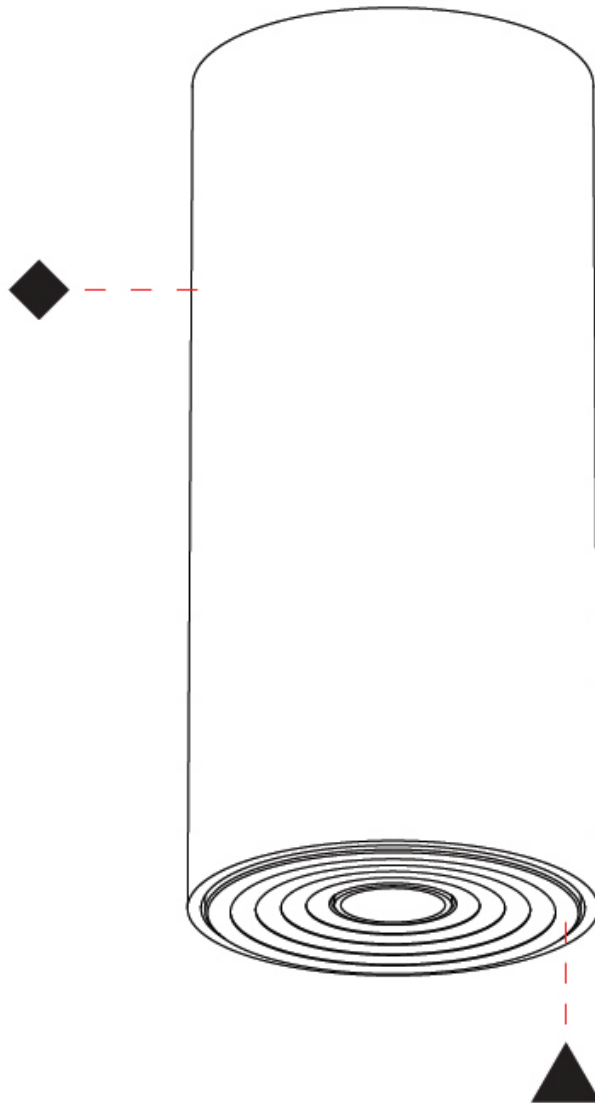

A3D373-

PROJECT _____

TYPE _____

SPECIFIER _____

QUANTITY _____

DATE _____

A